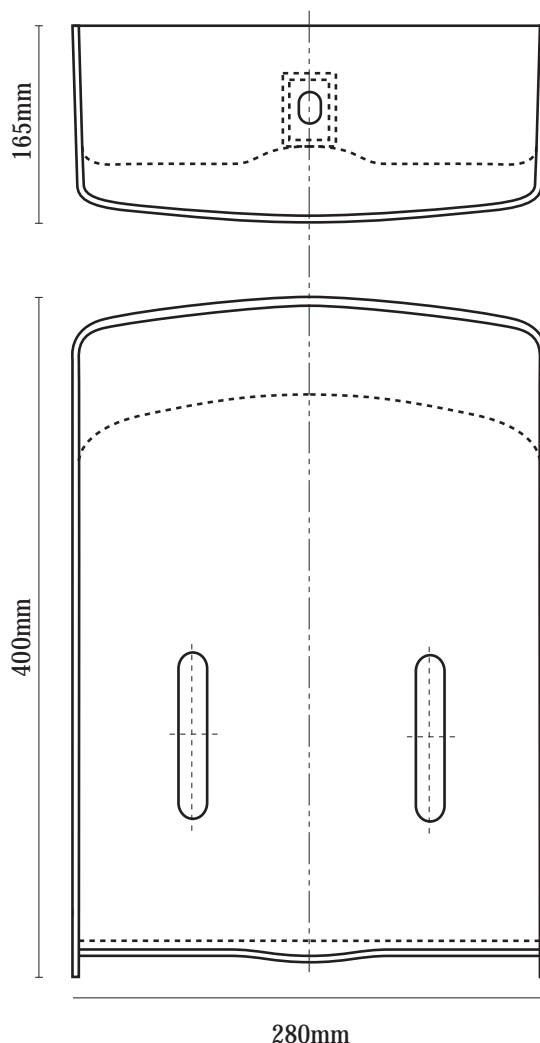

MAXI INTERFOLD TOWEL DISPENSER

Save time, money & enhance the
performance of your washroom area

Model 750 XIT

Durolla
dispensing hygiene innovation

Durolla

DUROLLA MAXI INTERFOLD TOWEL DISPENSER MODEL 750 XIT

Lockable cabinet model with a clean, attractive, hygienic appearance. Manufactured from high quality resins.

Holds interfold towels. Folded width 140mm - 152mm (5.5" - 6.0").

SPECIFICATIONS			
Description	Unit Dimension	Units per carton	Units per 20ft container
Maxi Interfold Towel Dispenser Model 750 XIT	W 280mm, 11.02" D 165mm, 6.50" H 400mm, 15.75"	1	1600