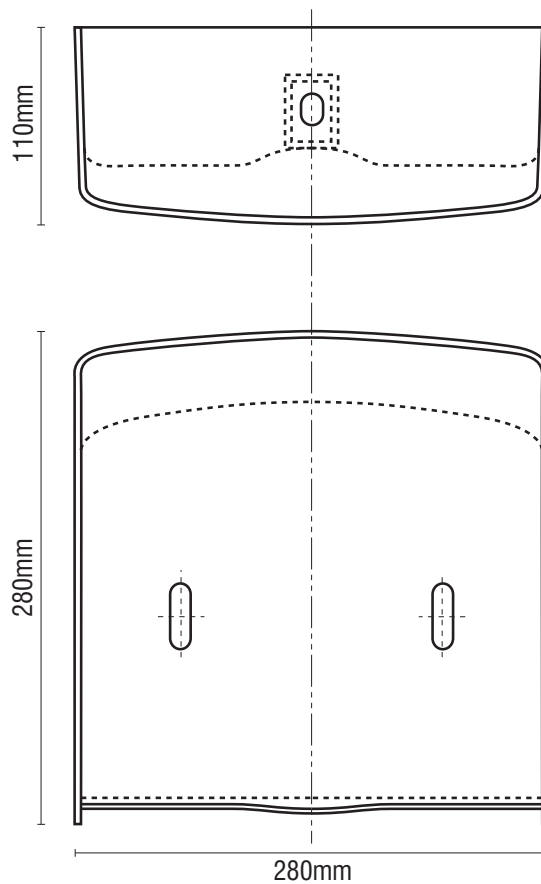

MINISLIM MULTIFOLD TOWEL DISPENSER

Enhance the performance
of your washroom area

Model 720 MST

Durolla
dispensing hygiene innovation

Durolla

DUROLLA MINISLIM MULTIFOLD TOWEL DISPENSER MODEL 720 MST

with twin option dispensing for half width towels

Lockable cabinet model with a clean, attractive, hygienic appearance. Manufactured from high quality resins.

Holds multifold towels. Folded width 75mm - 85mm (2.95" - 3.35").

SPECIFICATIONS		
Description	Unit Dimension	Units per 20ft container
Minislim Multifold Towel Dispenser Model 720 MST	W 280mm, 11.02"	3000
	D 110mm, 4.33"	
	H 280mm, 11.02"	