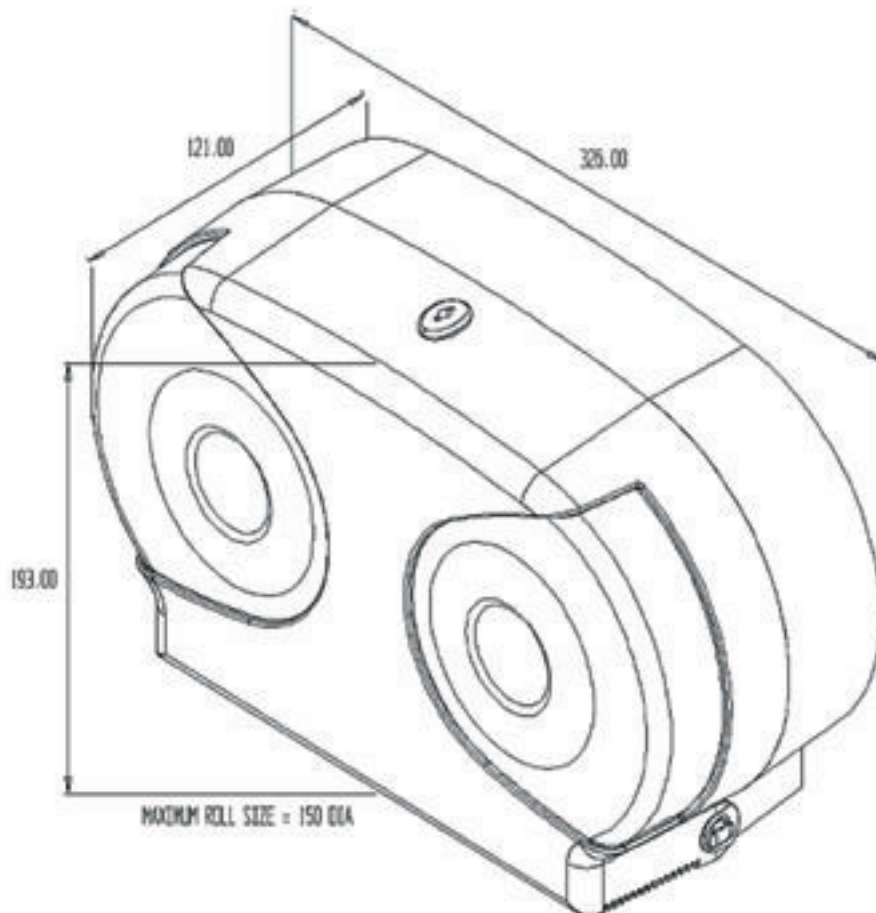

Duro//a

MINI JUMBO TWIN ROLL DISPENSER

Model B40 MJ

**Save time, money & enhance the
performance of your washroom area**

Duro//a
dispensing hygiene innovation

DUROLLA MINI JUMBO TWIN ROLL DISPENSER MODEL 840 MJ

Strong robust construction with stylish contemporary design and lockable cabinet.

Manufactured from high quality resins.

Holds roll size up to 150mm (5.90")

SPECIFICATIONS			
Description	Unit Dimension	Units per carton	Units per 20ft container
Mini Jumbo twin roll dispenser Model 840 MJ	W 326mm, 12.80" D 121mm, 4.75" H 193mm, 7.60"	1	3800