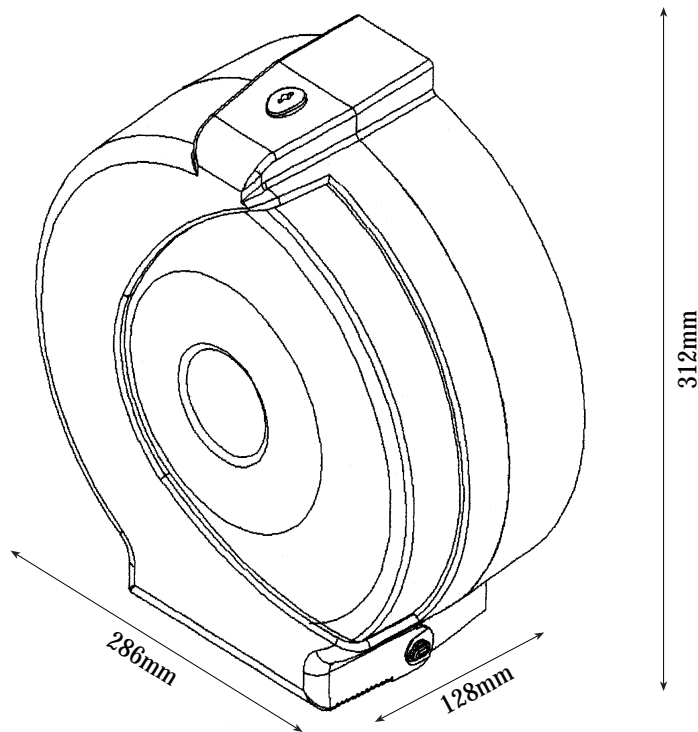

# DUROLLA JUMBO DISPENSER MODEL 820 J

Strong robust construction with stylish contemporary design and lockable cabinet. Oval design prevents cigarettes being placed on unit. No slides, recess or shelves to hide dangerous needles. Keeps paper dry and free from contamination.

Manufactured from high quality resins, including polycarbonate and ABS.

Holds roll size up to 255mm - 10.04".

SPECIFICATIONS			
Description	Unit Dimension	Units per carton	Units per 20ft container
Jumbo Dispenser	W 286mm, 11.26"	1	2400
	D 128mm, 5.04"		
<b>Model 820 J</b>	H 312mm, 12.28"		