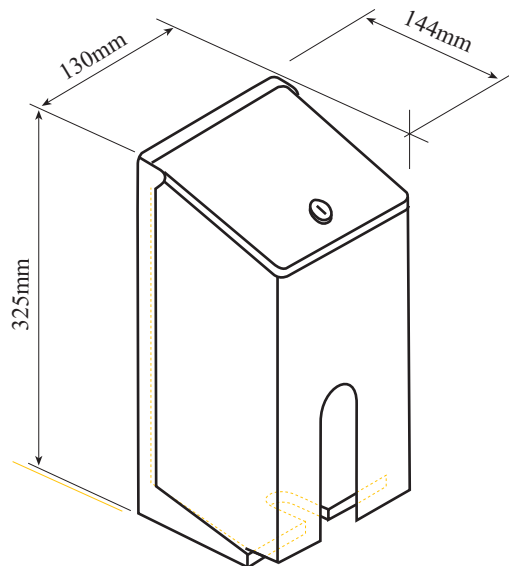

Is Widely Accepted

The dispenser has been proven in all washroom conditions from heavy industrial and commercial to government and domestic use.

SPECIFICATIONS		
Description	Unit Dimension	Units per 20ft container
Durolla 2 Roll Dispenser for Solid Rolls Model 320	W 130mm, 5.12" D 144mm, 5.66" H 325mm, 12.81"	4250